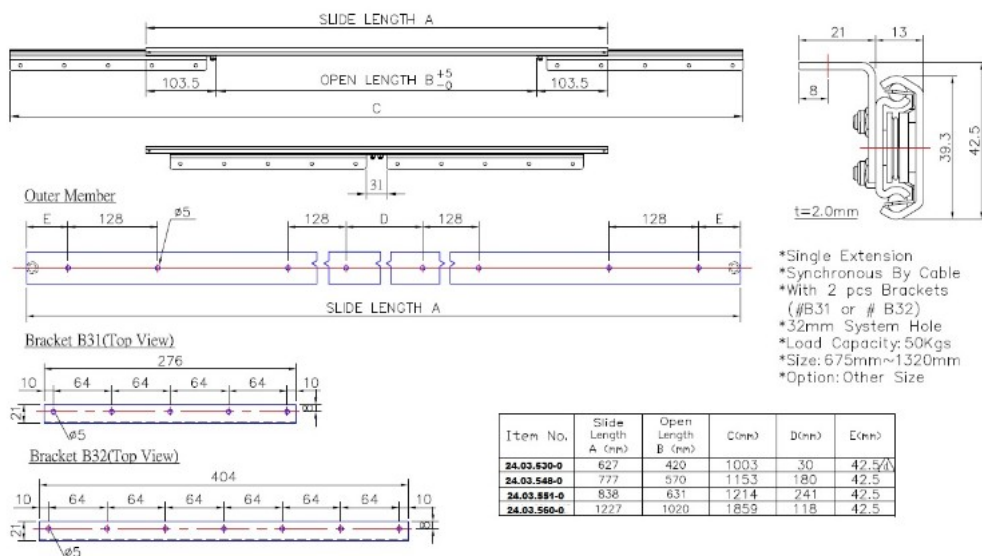

## Description:

Synchron Slide B 1227/1020, Opening 1020mm, Wing 404mm, Total Open Length:1859mm, Closed Length:1227mm, Load Capacity, 45 KG

## Item number:

24.03.560-0

| Units | Box | Carton | HS Code    | Barcode  |
|-------|-----|--------|------------|--|
| Pair  | 1   | 6      | 8302420090 |  |
|       |     |        |            | 5704866088206  |